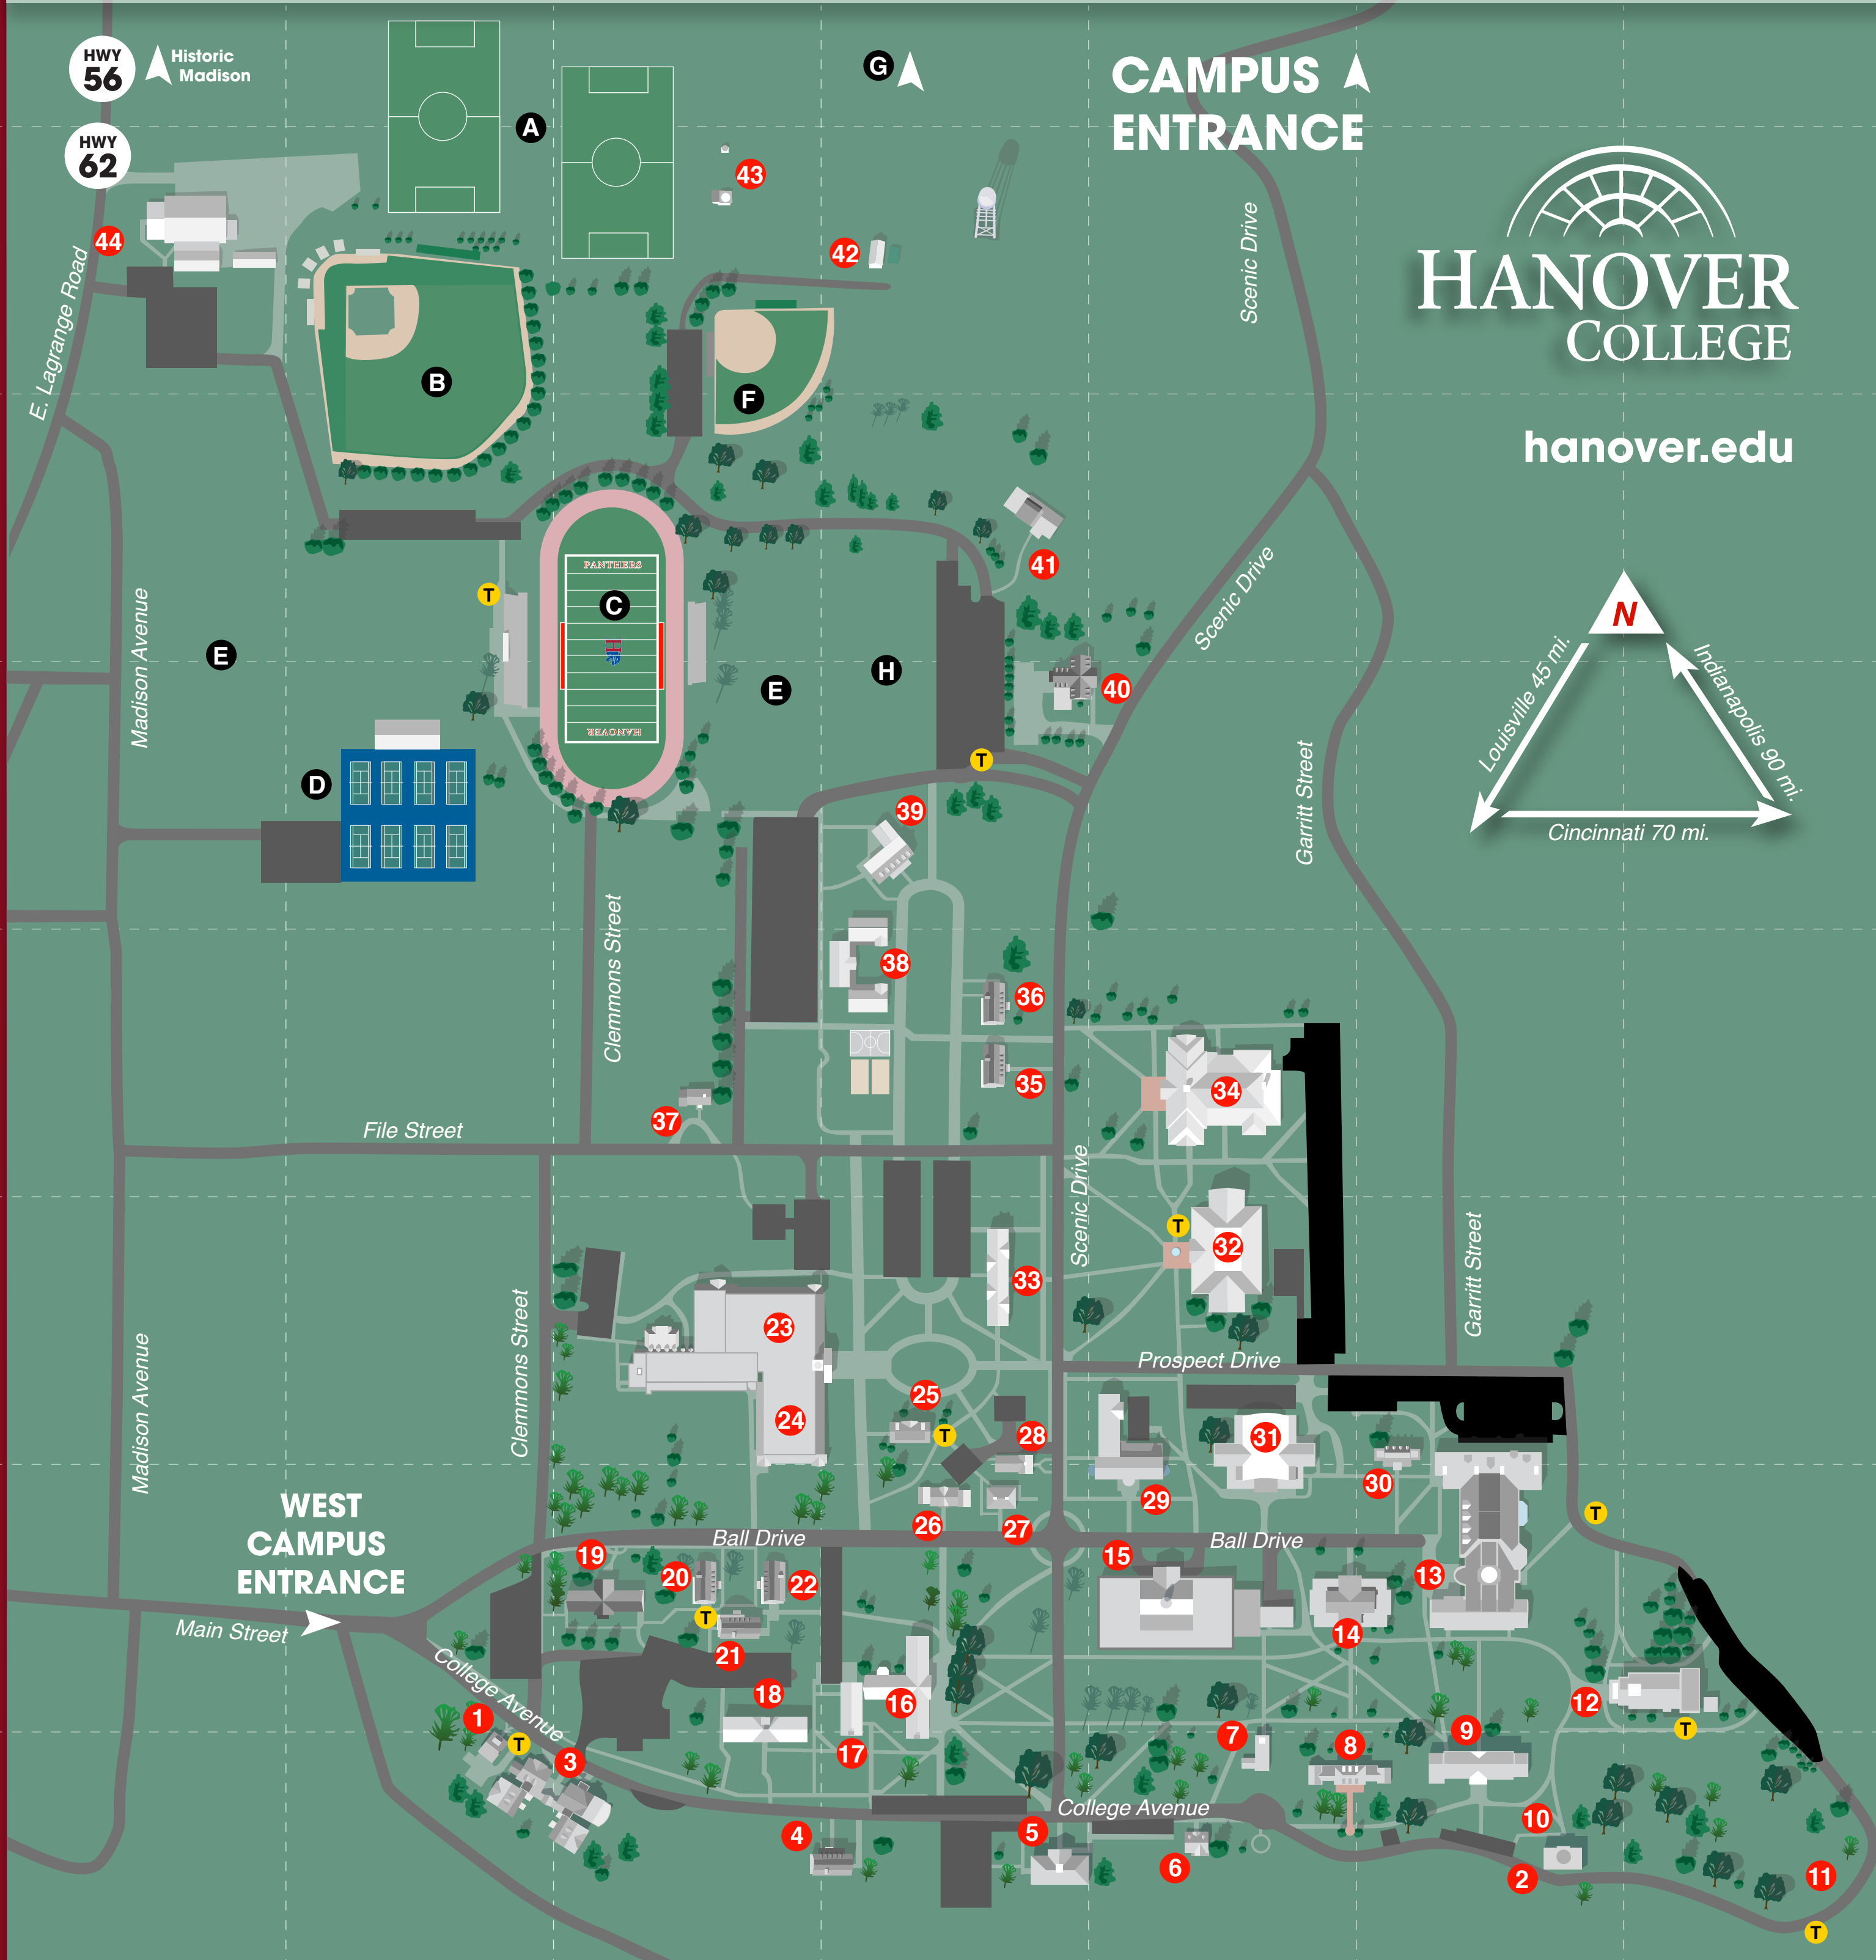

- 23 Horner Health & Rec. Center C-3
- 24 Collier Arena C-3
- 25 Blythe Hall C-4
- 26 Newby Hall B-4
- 27 Admission/Financial Aid B-4
- 28 Academic Computing Center B-4
- 29 Crowe Hall C-5, B-5
- 30 Faculty Office Building C-6
- 31 Lynn Hall C-5, B-5
- 32 Duggan Library C-5
- 33 Wiley Hall C-4

- 34 Lynn Center for Fine Arts (CFA) ... D-5
- 35 Sigma Chi Fraternity D-4
- 36 Lambda Chi Alpha Fraternity D-4
- 37 File House D-3
- 38 Greenwood Suites D-4
- 39 Coulter House E-4
- 40 Phi Delta Theta Fraternity E-4
- 41 The Shoebox F-4
- 42 YMCA G-4
- 43 Culbertson Observatory G-3
- 44 Physical Plant G-1

- A Varsity Soccer Fields G-3, G-3
- B Varsity Baseball Diamond G-2, F-2
- C Football/Lacrosse Field E-3, F-3
- D Zeddies Tennis Center E-2
- E Intramural Fields E-1, F-1, E-3, F-3
- F Varsity Softball Diamond G-3
- G Varsity Cross Country Course H-4
- H Football Tailgating Area E-4, F-4
- General Parking
- Community Arts Event Parking
- T Emergency Phone Locations

H
G
F
E
D
C
B
A

1 2 3 4 5 6 7

CAMPUS ENTRANCE

WEST CAMPUS ENTRANCE