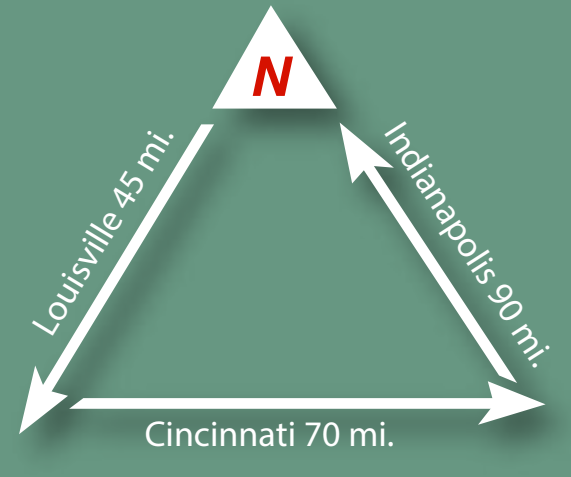

HWY 56

Historic Madison

HWY 62

CAMPUS SCENIC ENTRANCE

**COMMENCEMENT SITES**  
 ICS = Indoor Commencement Site  
 Horner Health and Recreation Center  
 OCS = Outdoor Commencement Site  
 The Point

**PARKING LOTS**  
 1. Athletic Complex  
 2. Greenwood Suites  
 3. Horner Center - West  
 4. Horner Center - North  
 5. Wiley Hall  
 6. Duggan Library/Lynn Center for Fine Arts  
 7. Admission  
 8. Science Center  
 9. Newby Hall  
 10. West Campus Entrance  
 11. Sorority Court - South  
 12. Sorority Court - East